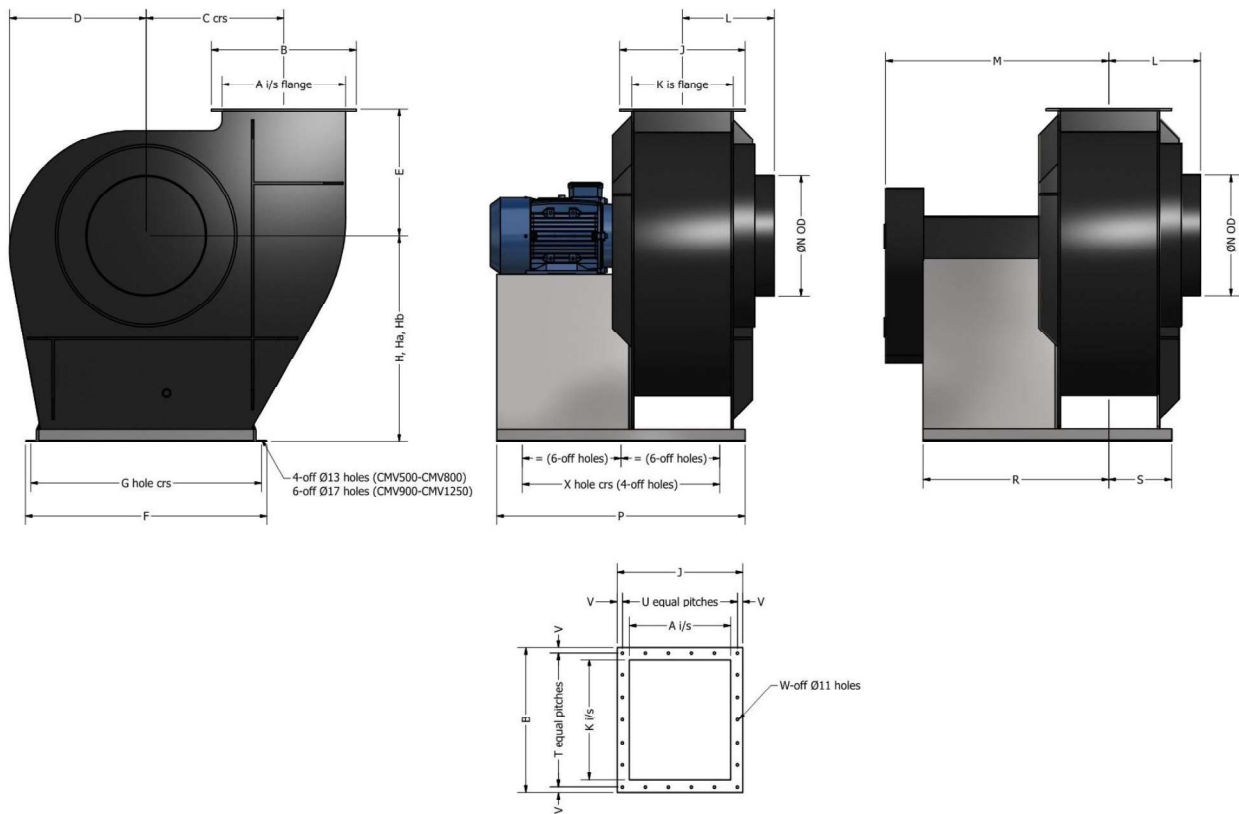

FAN CATALOGUE 2021

Central Fans – Colasit Ltd

CMV Fan Range - CMV500-CMV1250

CMV500 - CMV1250 fan units are fitted with the same design impeller as the CMVeco range , a 20 bladed Radial Tipped Impeller giving efficiencies of up to 70%, these impellers are CNC machined from Heat Stabilized Polypropylene and balanced to ISO1940/1 - G6.3.

Fan casings are also CNC machined either from Black Polypropylene or PVC, GRP reinforcement is available as an extra. As with all our fans the steelworks are galvanised as standard and we only use stainless steel fixings.

Duty ranges from 4000m³/hr - 110,000m³/hr with pressures up to 1900Pa and are available in either direct, v-belt or inverter drive versions.

Fan	A	B	C	D	E	F	G	H	Ha	Hb	J	K	L	M	N	P	R	S	T	U	V	W	X
CMV500	500	600	570	575	525	1000	956	850	950	850	520	420	380	930	500	1029	769	260	6	5	22	22	829
CMV560	560	660	640	625	585	1125	1081	950	1050	950	558	458	390	995	560	1117	838	279	7	6	22	26	917
CMV630	630	730	710	700	655	1300	1256	1050	1150	1050	600	500	430	1090	630	1209	909	300	7	6	22	26	1009
CMV710	710	810	800	780	735	1400	1356	1100	1250	1100	660	560	445	1100	710	1269	939	330	8	7	22	30	1069
CMV800	800	900	900	875	825	1500	1436	1120	1450	1300	730	630	500	1185	800	1409	1024	385	9	7	22	32	1209
CMV900	900	1000	1000	990	925	1700	1636	1300	1600	1400	810	710	535	1375	900	1589	1164	425	10	8	22	36	1389
CMV1000	1000	1140	1125	1110	1025	1700	1636	1425	1750	1600	940	800	580	1520	1000	1779	1309	470	11	9	32	40	1579
CMV1120	1120	1260	1260	1225	1140	1900	1826	1650	1950	1800	1040	900	630	1630	1120	1939	1409	530	12	10	32	44	1739
CMV1250	1250	1390	1410	1365	1270	2160	2086	1790	2200	2000	1140	1000	680	1685	1250	2039	1459	580	14	11	32	50	1839