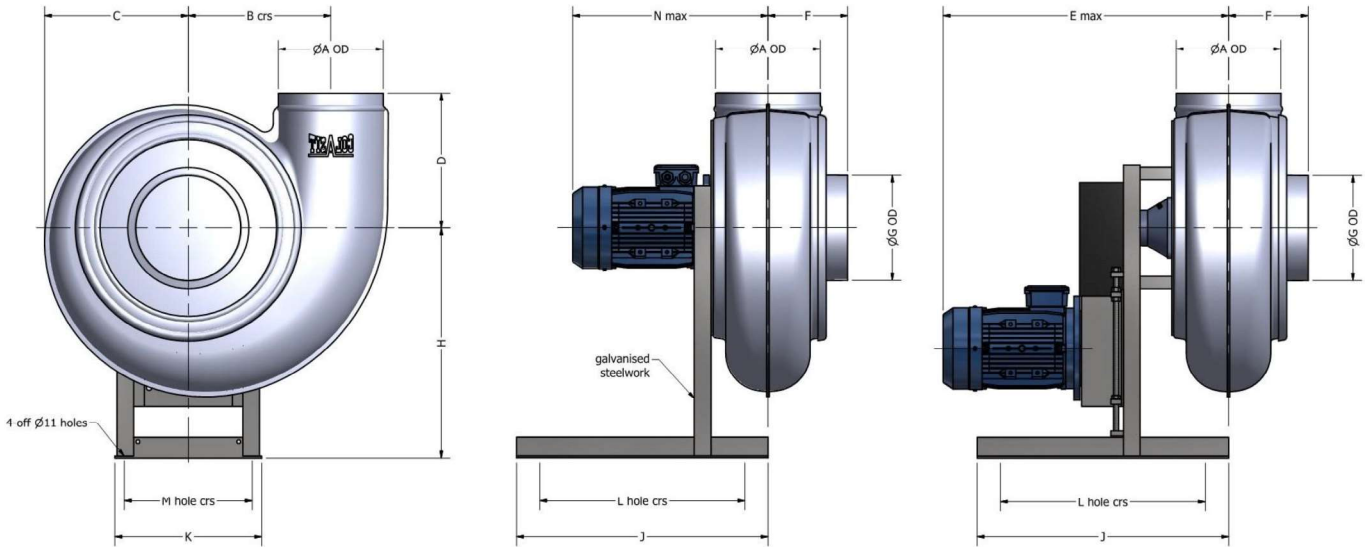

## CMVpro125-CMVPro400 Fan Range

The CMVpro fan range is the latest re-design of the best-in-class CMVeco fan range which has been the market leader for some 60 years. To meet ever growing needs for more efficient fan units Colasit AG have now designed and produced the new CMVpro range fitted with a backward curve impeller, giving efficiencies up to 82%, either with 7 or 11 blades depending upon fan size, all impellers are injection moulded and have streamlined blades to aid efficiency. Materials available are PVDF Fire Retardant Polypropylene, Fire Retardant Anti-Static Polypropylene, the latter being suitable to meet the latest ATEX regulations - BS EN 14986: 2017.

| Fan Size  | A   | B   | C   | D   | E   | F   | G   | H   | J   | K   | L   | M   | N   |
|-----------|-----|-----|-----|-----|-----|-----|-----|-----|-----|-----|-----|-----|-----|
| CMVpro125 | 125 | 170 | 166 | 175 | 525 | 110 | 125 | 300 | 400 | 210 | 350 | 178 | 300 |
| CMVpro160 | 160 | 218 | 225 | 216 | 532 | 130 | 160 | 375 | 400 | 225 | 350 | 193 | 320 |
| CMVpro200 | 200 | 272 | 278 | 260 | 641 | 155 | 200 | 450 | 450 | 250 | 350 | 218 | 425 |
| CMVpro250 | 250 | 340 | 343 | 320 | 680 | 190 | 250 | 550 | 600 | 350 | 500 | 306 | 465 |
| CMVpro315 | 315 | 428 | 431 | 391 | 742 | 225 | 315 | 675 | 600 | 400 | 500 | 356 | 486 |
| CMVpro400 | 400 | 431 | 488 | 460 | 799 | 270 | 400 | 750 | 650 | 420 | 550 | 356 | 554 |