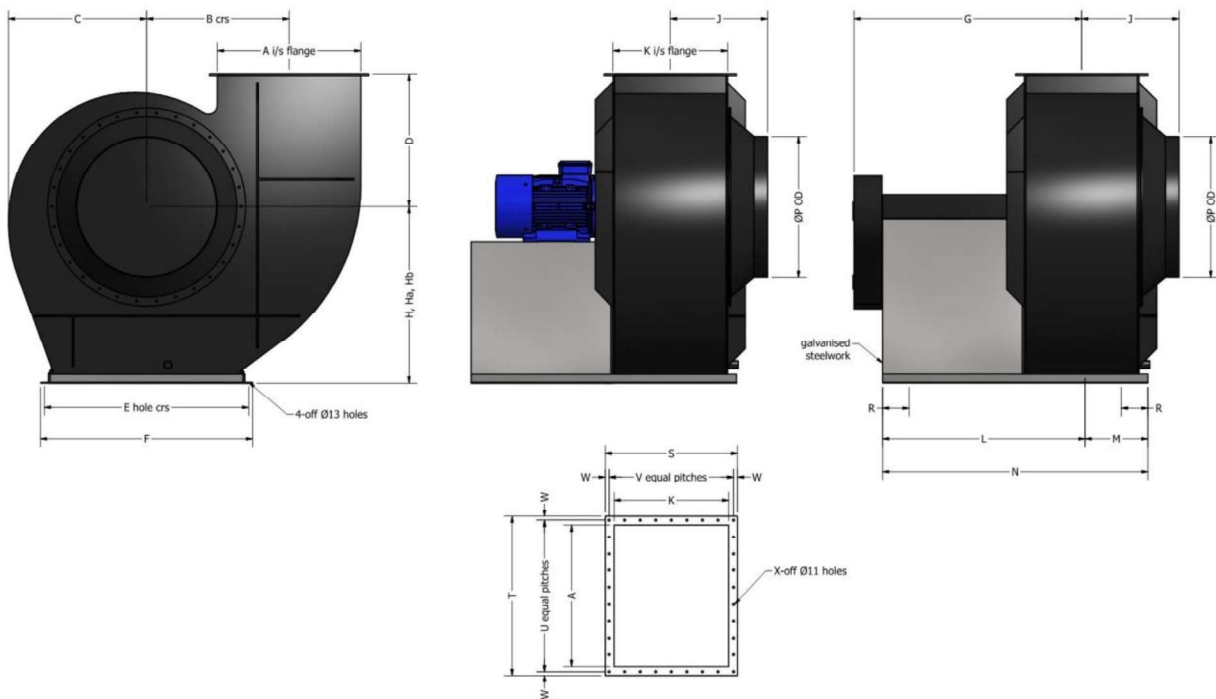

FAN CATALOGUE 2021

Central Fans – Colasit Ltd

CPV Fan Range – CPV630-CPV1250

The CPV range of fan units are the most efficient we produce, they are fitted with a 6 bladed Backward Curve impeller giving efficiencies of up to 85%, thus giving appreciable power savings with non-overloading power characteristics.

The impellers are CNC machined from Heat Stabilized Polypropylene and balanced to ISO1940/1 - G6.3.

Fan casings are also CNC machined either from Black Polypropylene or PVC/GRP.

As with all our fans the steelworks are galvanised as standard and we only use stainless steel fixings.

Duty ranges from 4000m³/hr - 100,000m³/hr with pressures up to 2500Pa and are available in either direct, v-belt or inverter drive versions.

Fan Size	A	B	C	D	E	F	G	H	Ha	Hb	J	K	L	M	N	P	R	S	T	U	V	W	X
CPV630	630	635	650	615	956	1000	1150	900	1200	1000	500	518	991	309	1300	630	100	618	730	7	6	22	26
CPV800	800	806	785	750	1156	1200	1280	1100	1400	1200	550	648	1126	374	1500	800	100	748	900	9	8	22	34
CPV1000	1000	1000	970	900	1536	1600	1490	1450	1800	1600	600	818	1321	479	1800	1000	150	918	1100	11	9	22	40
CPV1250	1250	1260	1215	1100	1936	2000	1611	1750	2200	2000	750	1018	1411	589	2000	1250	150	1118	1350	14	11	22	50